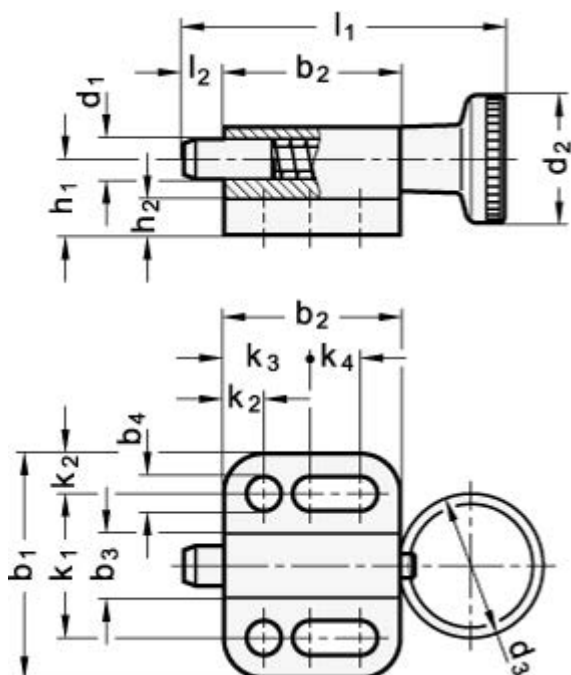

Data Sheet

Article number: 204178B

Description: E+G Indexing plunger GN 417-8-B

Measures

Plunger pin retracted

b1 = 34	k1	= 23	Weight in (g) = 59
b2 = 33	k2	= 5.5	
b3 = 12	k3	= 12	
b4 = 5.4	k4	= 15.5	
d1 = 8	l1	= 59	
d2 = 21	l2	= 8	
h1 = 12.5	springload in N bottom	= 22	
h2 = 6	Springload in N top	= 6	